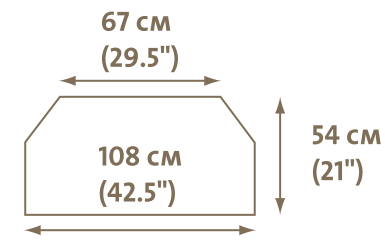

Please Note

While great care has been taken to ensure correct colour representation of furniture and fabrics in this catalogue, please remember that changes in colour can occur in printing.

Our policy is one of continuous improvement and innovation. It isn't possible therefore to update our catalogue whenever specifications, designs, fabric colours or prices change. Please check with your retailer before placing an order.

Please note; the distressed finish is a feature of this collection.

Care Instructions

Each piece has been sealed and polished with durable lacquers which means you will never need to use sprays to maintain its finish. Regular dusting, and an immediate wipe of a damp cloth to remove stains is all you have to do. We do not recommend you use furniture polish on our furniture as it may react with the lacquers.

We recommend that you use table mats under hot plates, mugs and glasses; and protective pads under ornaments will help avoid any possible scratches.

As with all natural materials, exposure to light will mellow the colour of the wood as time goes by. It is a good idea to move surface objects around occasionally to ensure your furniture matures evenly.

W 141 (55.5)
D 40 (16)
H 144 (57)

W 108 (42.5)
D 36 (14)
H 194 (76.5)

W 108 (42.5)
D 36 (14)
H 103 (40.5)

W 61 (24)
D 44 (17)
H 107 (42)

EXTERNAL	W	61 (24)	INTERNAL	W	45 (17.75)
	D	44 (17)		D	38 (15)
	H	107 (42)		H	41 (16)

W 108 (42.5)
D 48 (19)
H 66 (26)

W 108 (42.5)
D 54 (21)
H 66 (26)