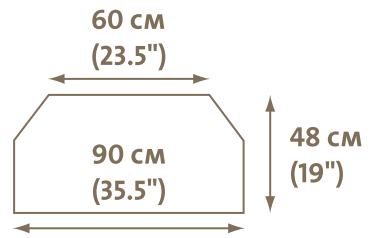

HC5734 WALL UNIT - 4 SLIDING DOORS & 3 DRAWERS

W 156 (61.5)
D 48 (19)
H 194 (76.5)